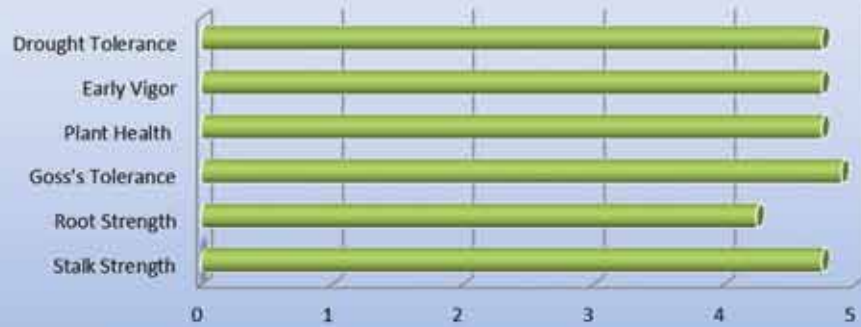

Available Technology

HERCULEX 1 HX

B08-68

Hybrid Seed Corn

108 RM

BIG+COB hybrids

B08-68

	Stalk Strength	Root Strength	Goss's Tolerance	Plant Health	Early Vigor	Drought Tolerance
B08-68	4.75	4.25	4.9	4.75	4.75	4.75