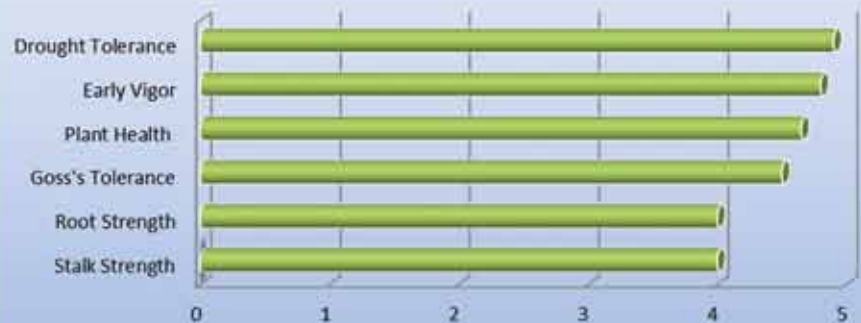

B04-60

Hybrid Seed Corn

104 RM

BIG+COB hybrids

B04-60

	Stalk Strength	Root Strength	Goss's Tolerance	Plant Health	Early Vigor	Drought Tolerance
B04-60	4.9	4.75	5	4.65	4.5	4.8

Management Characteristics

- Recommended for use on irrigated or dryland fields.
- Harvest this hybrid for grain or silage.
- Solid agronomics offer flexibility with harvest timing.
- Good choice for corn on corn or no till fields.
- Excellent early vigor allows for early planting success.

Available Technology

B07-56

Hybrid Seed Corn

107 RM

BIG+COB hybrids

B07-56

	Stalk Strength	Root Strength	Goss's Tolerance	Plant Health	Early Vigor	Drought Tolerance
B07-56	4	4	4.5	4.65	4.8	4.9

Management Characteristics

- Recommended for irrigated or dryland fields.
- Excellent silage option.
- Plant at medium to high density for best yield results.
- Responds well to split applications of nitrogen.
- Great choice for corn on corn fields.