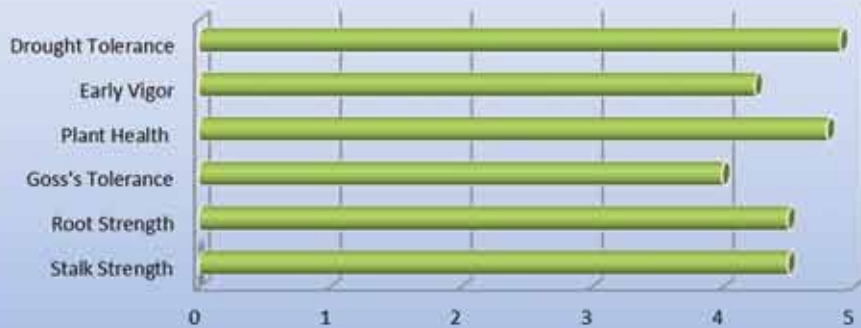

Available Technology

BIG+COB hybrids

B08-84

Hybrid Seed Corn

108 RM

BIG+COB hybrids

B08-84

	Stalk Strength	Root Strength	Goss's Tolerance	Plant Health	Early Vigor	Drought Tolerance
B08-84	4.5	4.5	4.0	4.8	4.25	4.9