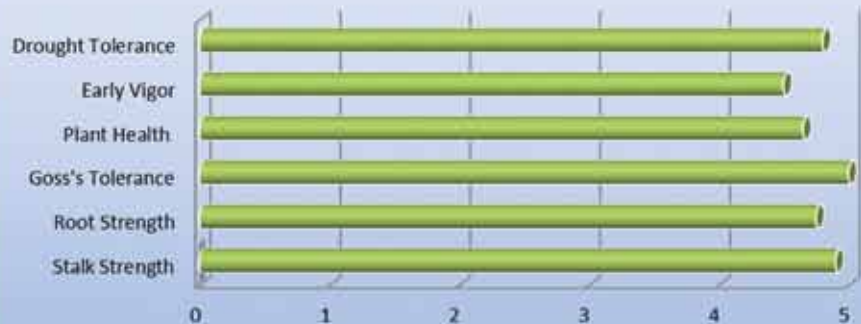

B04-60

Hybrid Seed Corn

104 RM

BIG+COB hybrids

B04-60

	Stalk Strength	Root Strength	Goss's Tolerance	Plant Health	Early Vigor	Drought Tolerance
B04-60	4.9	4.75	5	4.65	4.5	4.8

Management Characteristics

- Recommended for use on irrigated or dryland fields.
- Harvest this hybrid for grain or silage.
- Solid agronomics offer flexibility with harvest timing.
- Good choice for corn on corn or no till fields.
- Excellent early vigor allows for early planting success.

- Recommended for irrigated or dryland fields.
- Excellent silage option.
- Plant at medium to high density for best yield results.
- Responds well to split applications of nitrogen.
- Great choice for corn on corn fields.