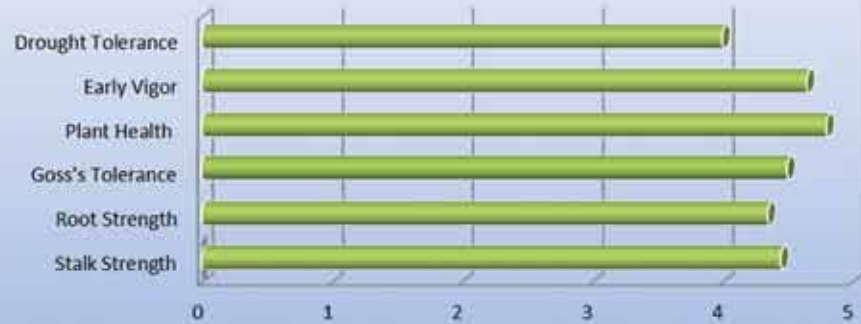

Available Technology

Agrisure 3000GT

B09-59

Hybrid Seed Corn

109 RM

BIG+COB hybrids

B09-59

	Stalk Strength	Root Strength	Goss's Tolerance	Plant Health	Early Vigor	Drought Tolerance
B09-59	4.45	4.35	4.5	4.8	4.65	4