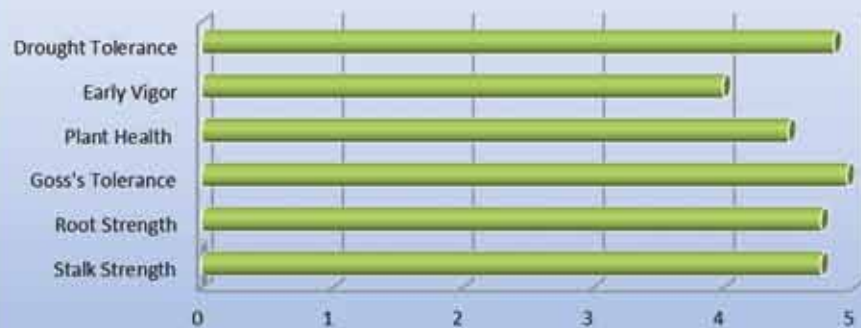

- Recommended for irrigated or dryland fields.
- Excellent silage option.
- Plant at medium to high density for best yield results.
- Responds well to split applications of nitrogen.
- Great choice for corn on corn fields.

Available Technology

B07-75

Hybrid Seed Corn

107 RM

BIG+COB hybrids

B07-75

	Stalk Strength	Root Strength	Goss's Tolerance	Plant Health	Early Vigor	Drought Tolerance
B07-75	4.75	4.75	4.95	4.5	4	4.85

Management Characteristics